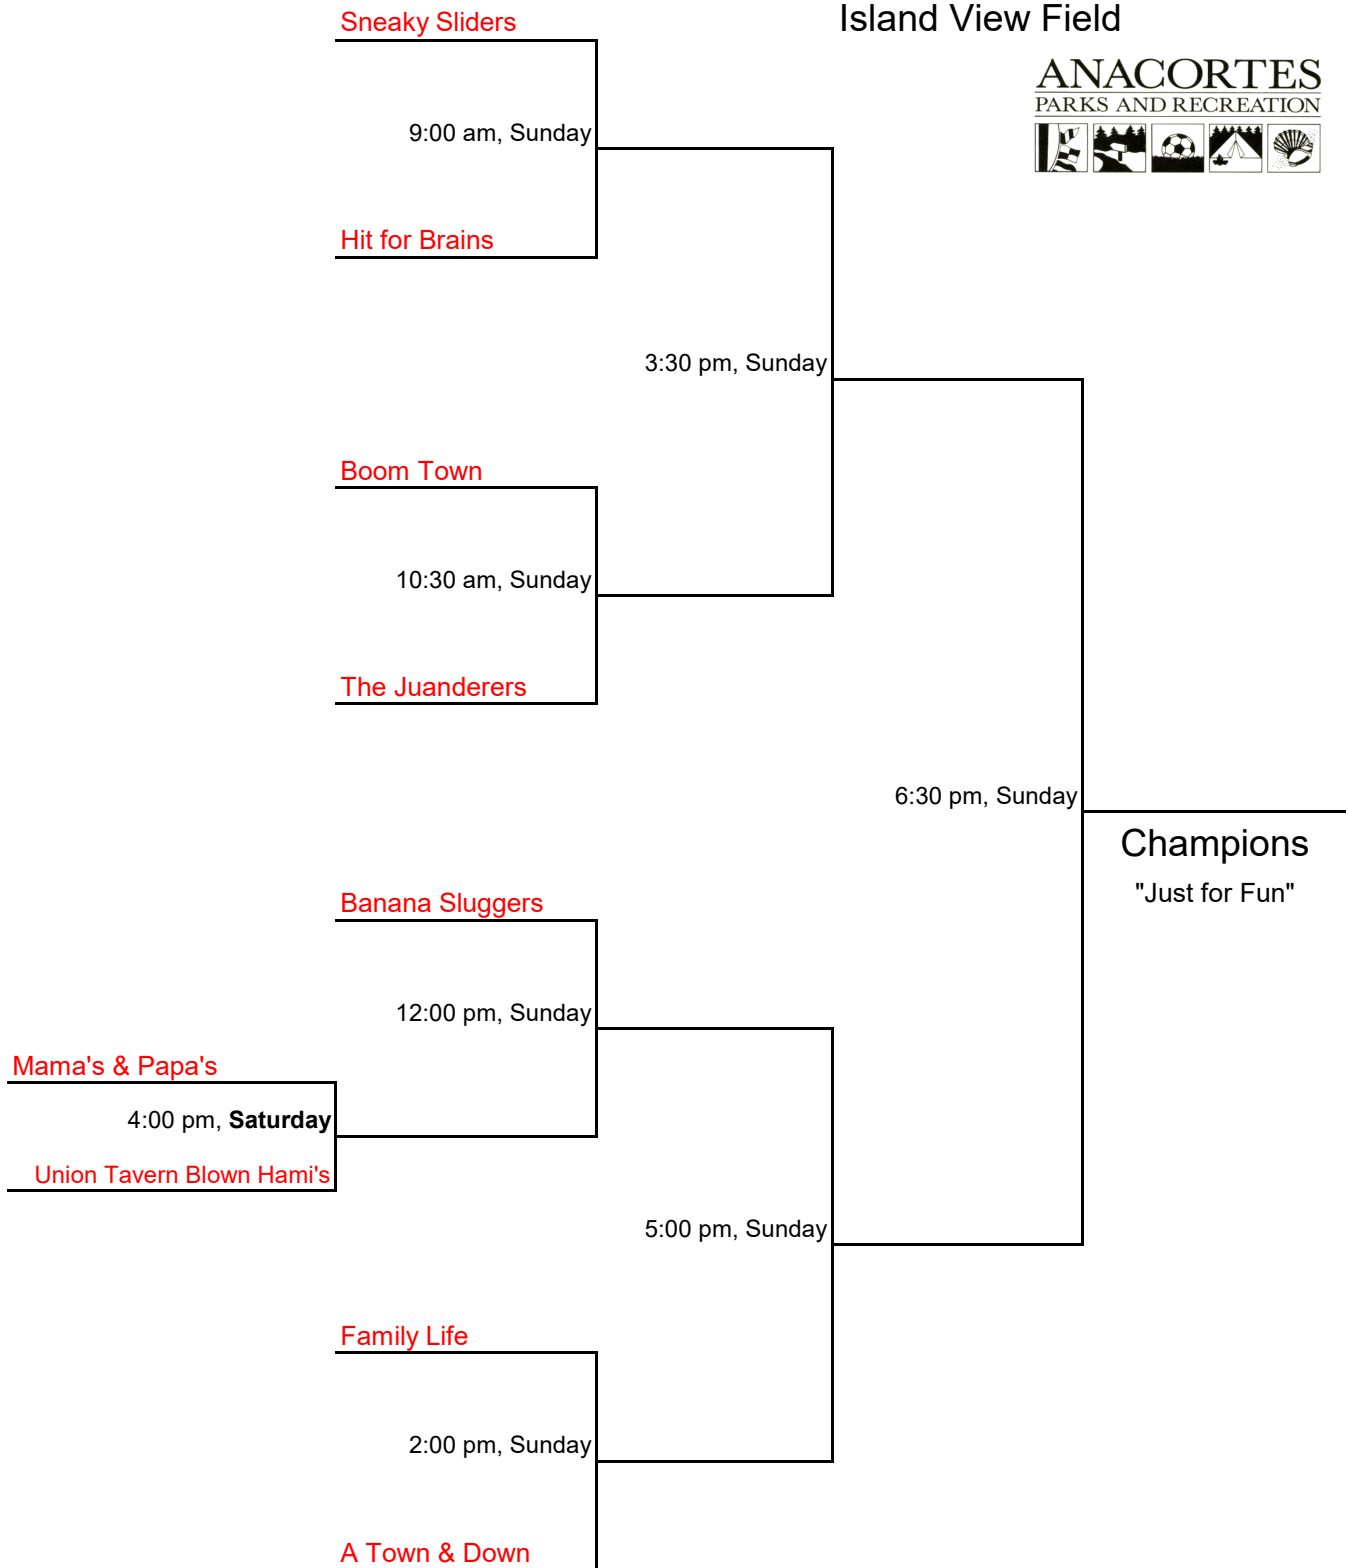

# 2022 Adult Co-ed Softball Tournament

Saturday & Sunday, Aug. 27-28

Island View Field

\*Games picked by a "Blind Draw"

\*Players are only allowed to play on one team. Once that team loses, the player is done.

\*1st place, prizes given out only.

\*Home team determined by a flip of the coin