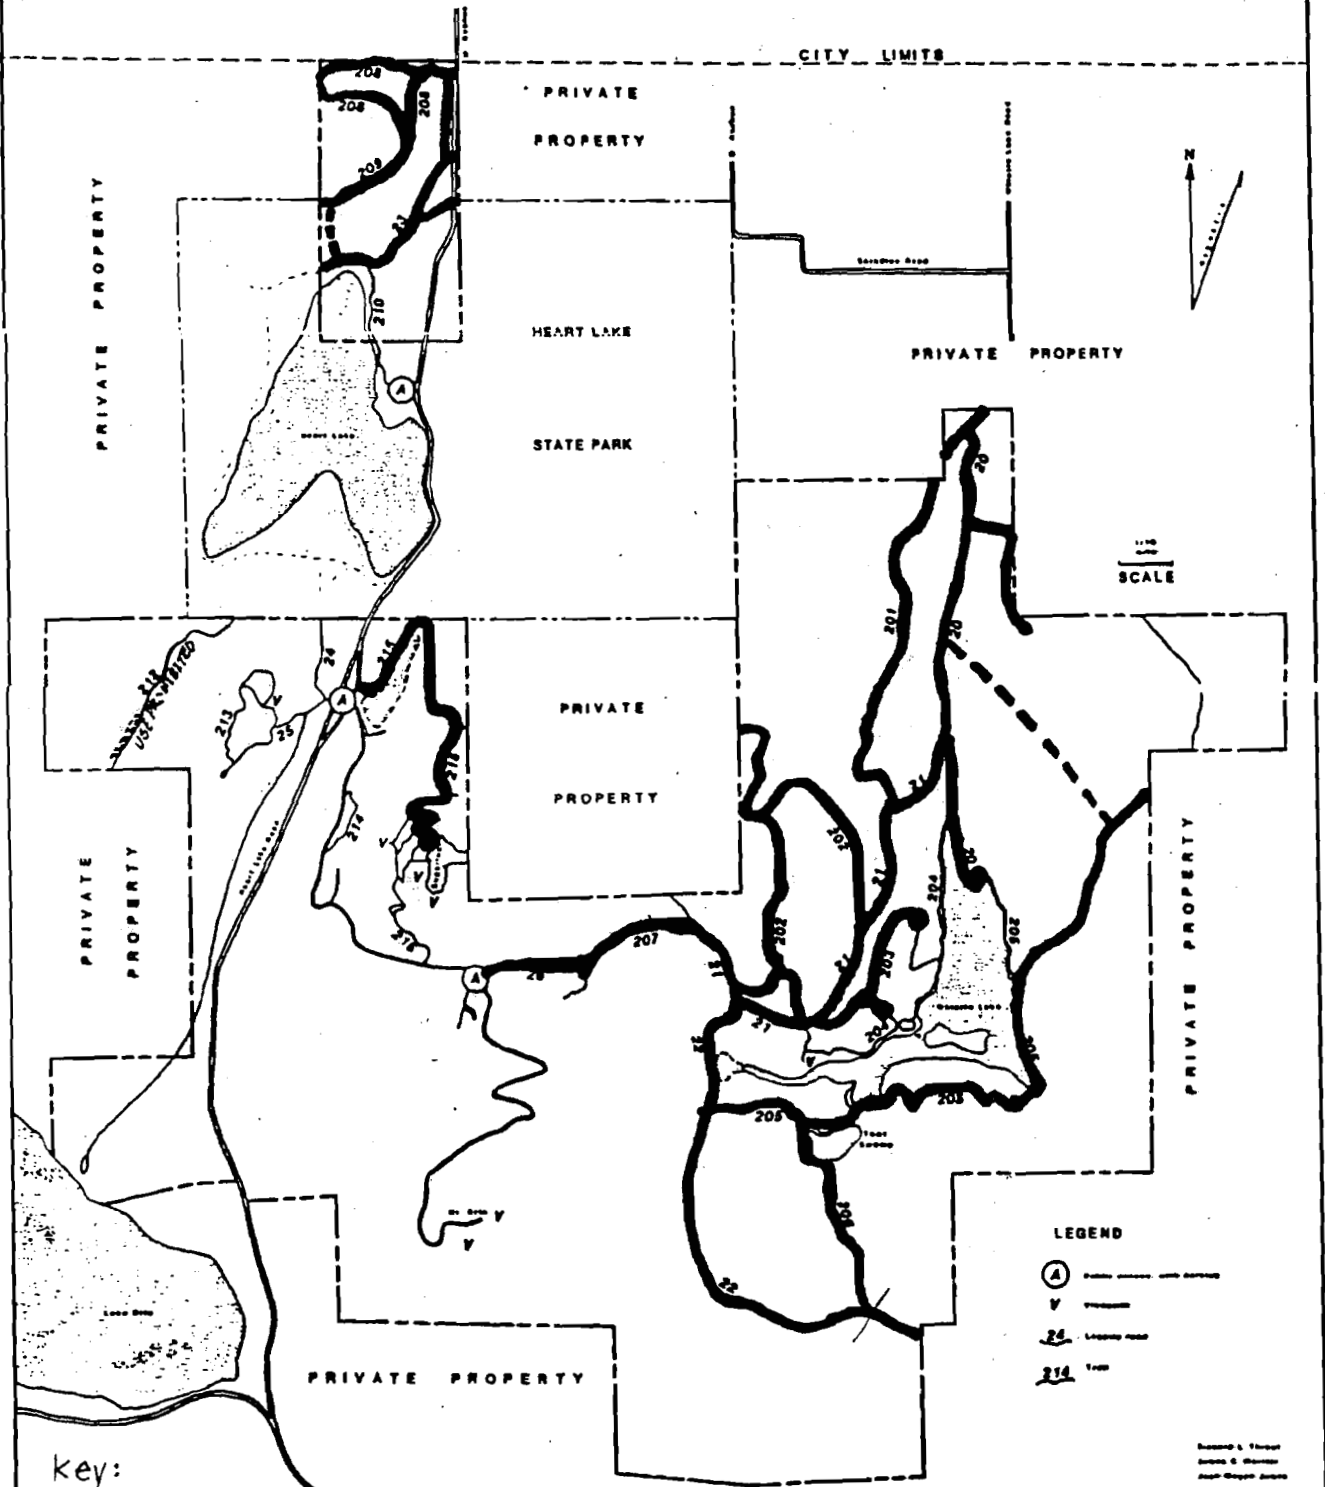

Principal Trails

ANACORTES COMMUNITY FOREST LANDS

WHISTLE LAKE — HEART LAKE

MT. ERIE

1984

key:
Mountain bike use allowed:
Mountain bike use prohibited:

Mountain Bike Trails