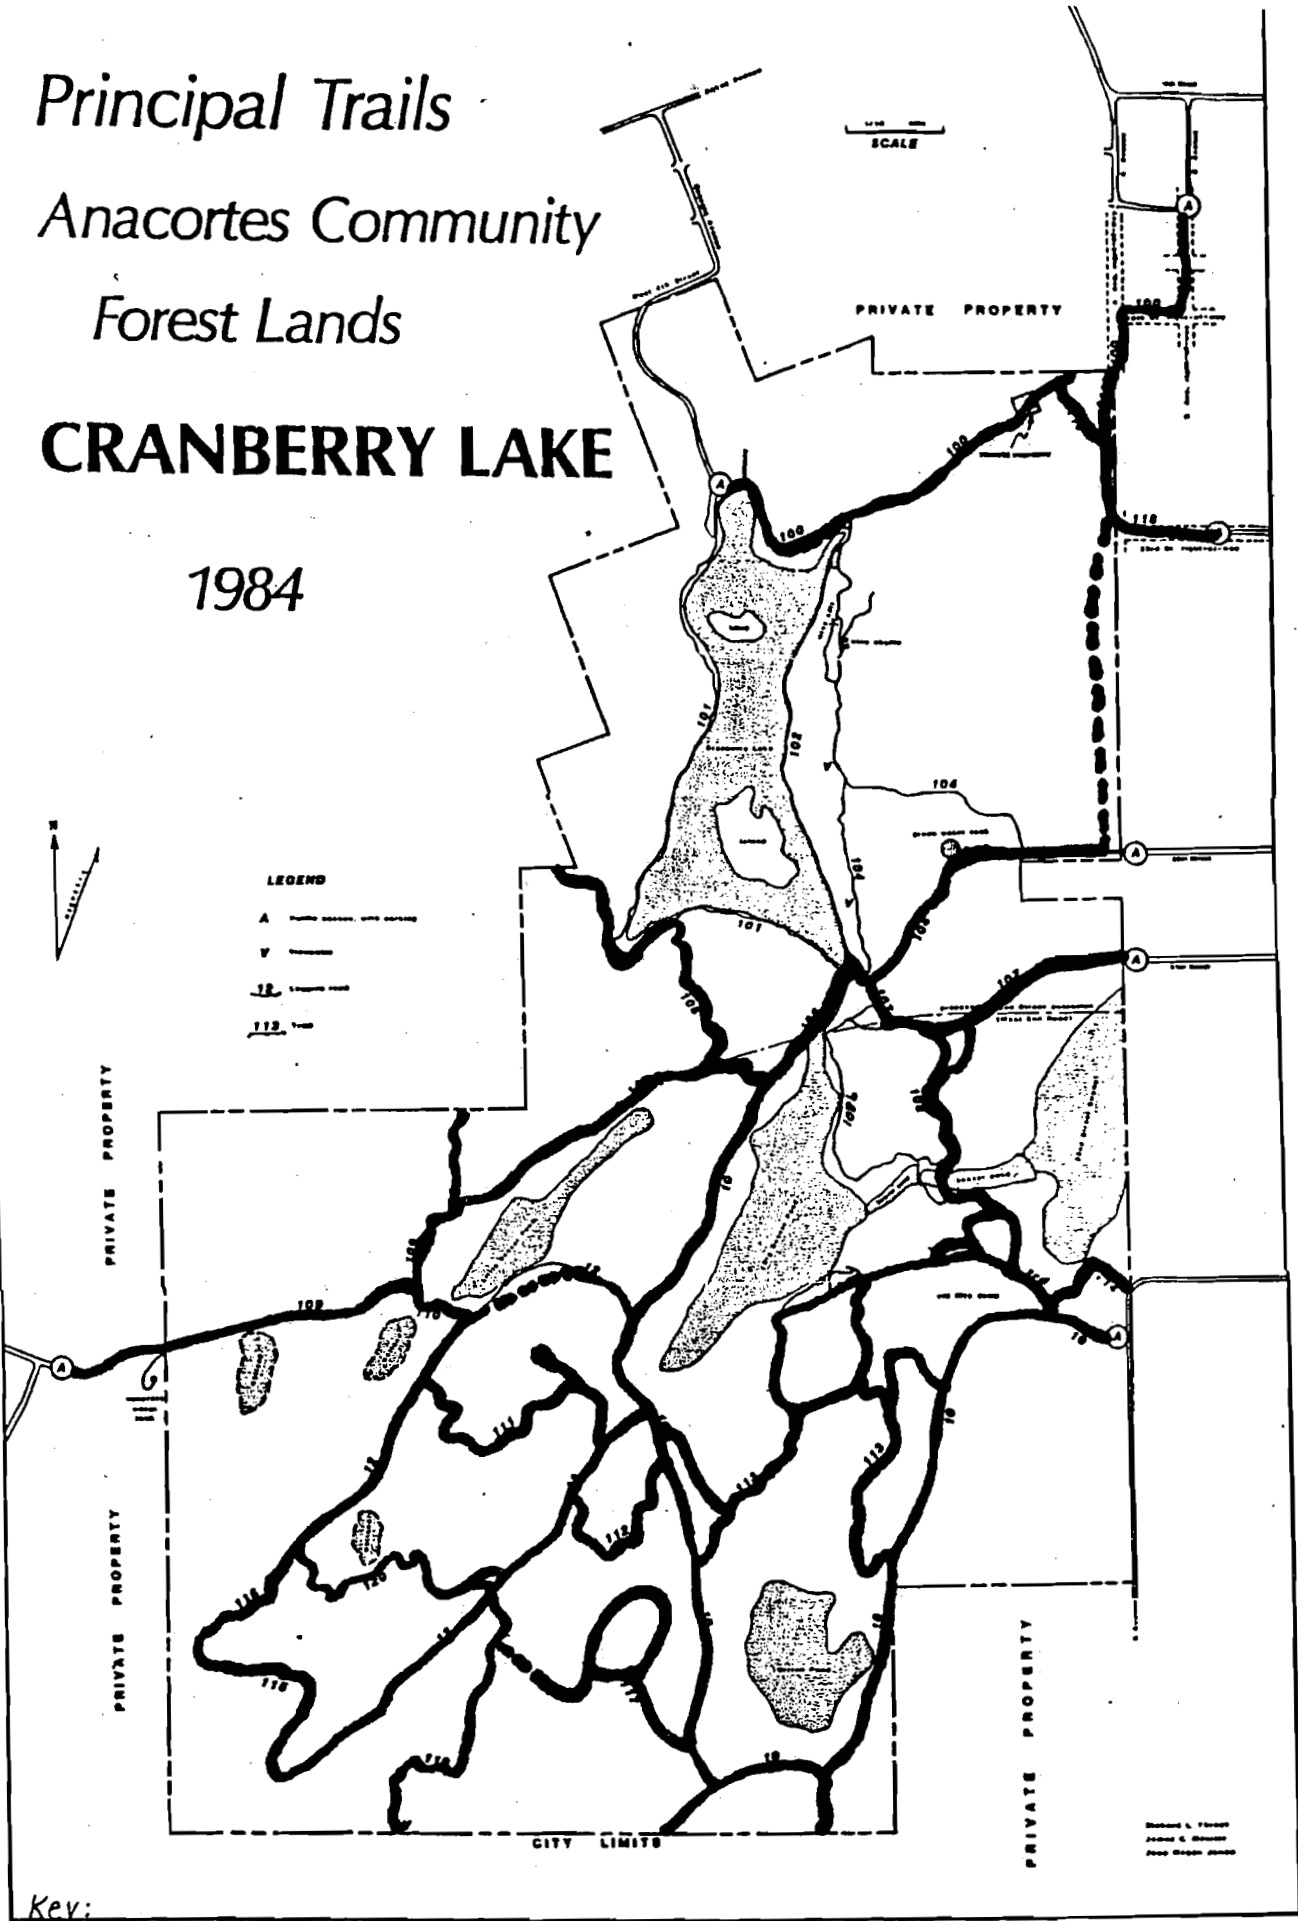

Principal Trails

Anacortes Community

Forest Lands

CRANBERRY LAKE

1984

LEGEND
A - - - - -
V - - - - -
- - - - -
- - - - -

PRIVATE PROPERTY

PRIVATE PROPERTY

PRIVATE PROPERTY

CITY LIMITS

Key:

Horse use allowed: ———
Horse use prohibited: ~~~~~
Proposed trails: - - - - -

Horse Trails