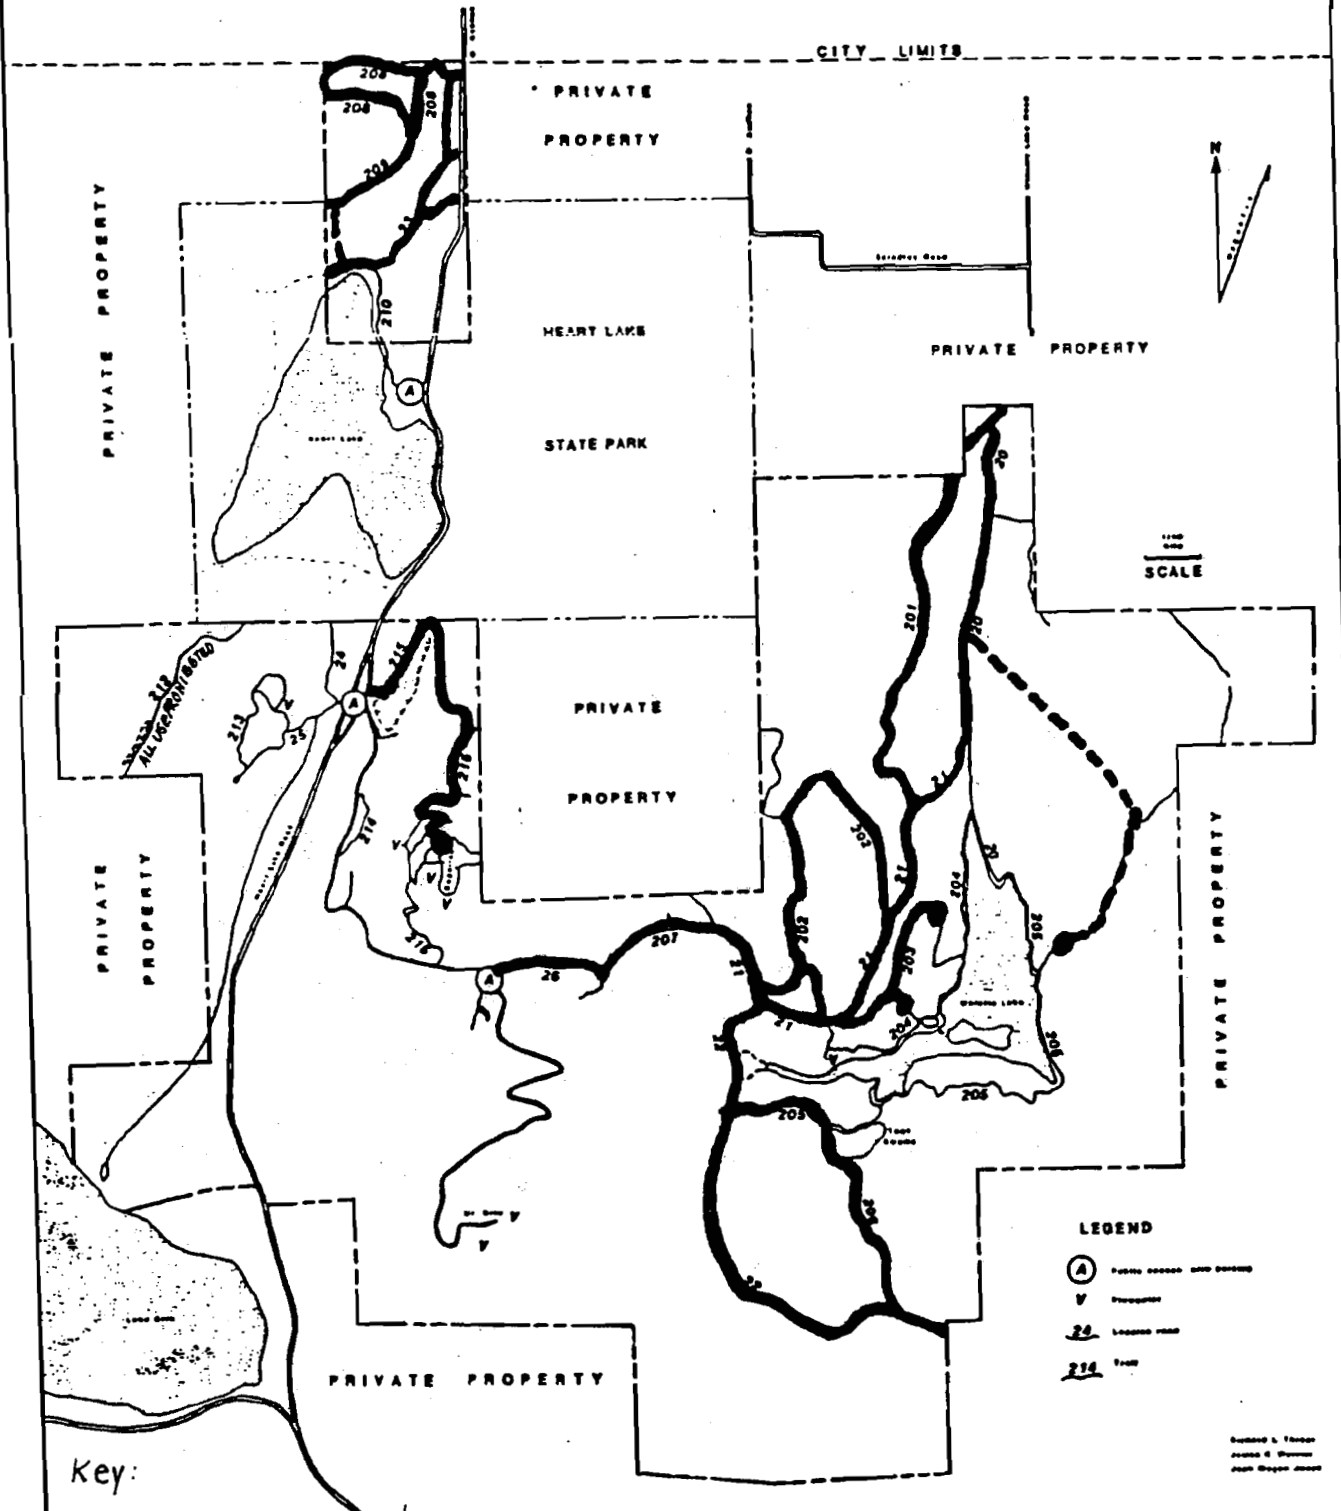

Principal Trails

ANACORTES COMMUNITY FOREST LANDS

WHISTLE LAKE — HEART LAKE

MT. ERIE

1984

Richard L. Fisher
James G. Hunter
Mark Wagner 1984