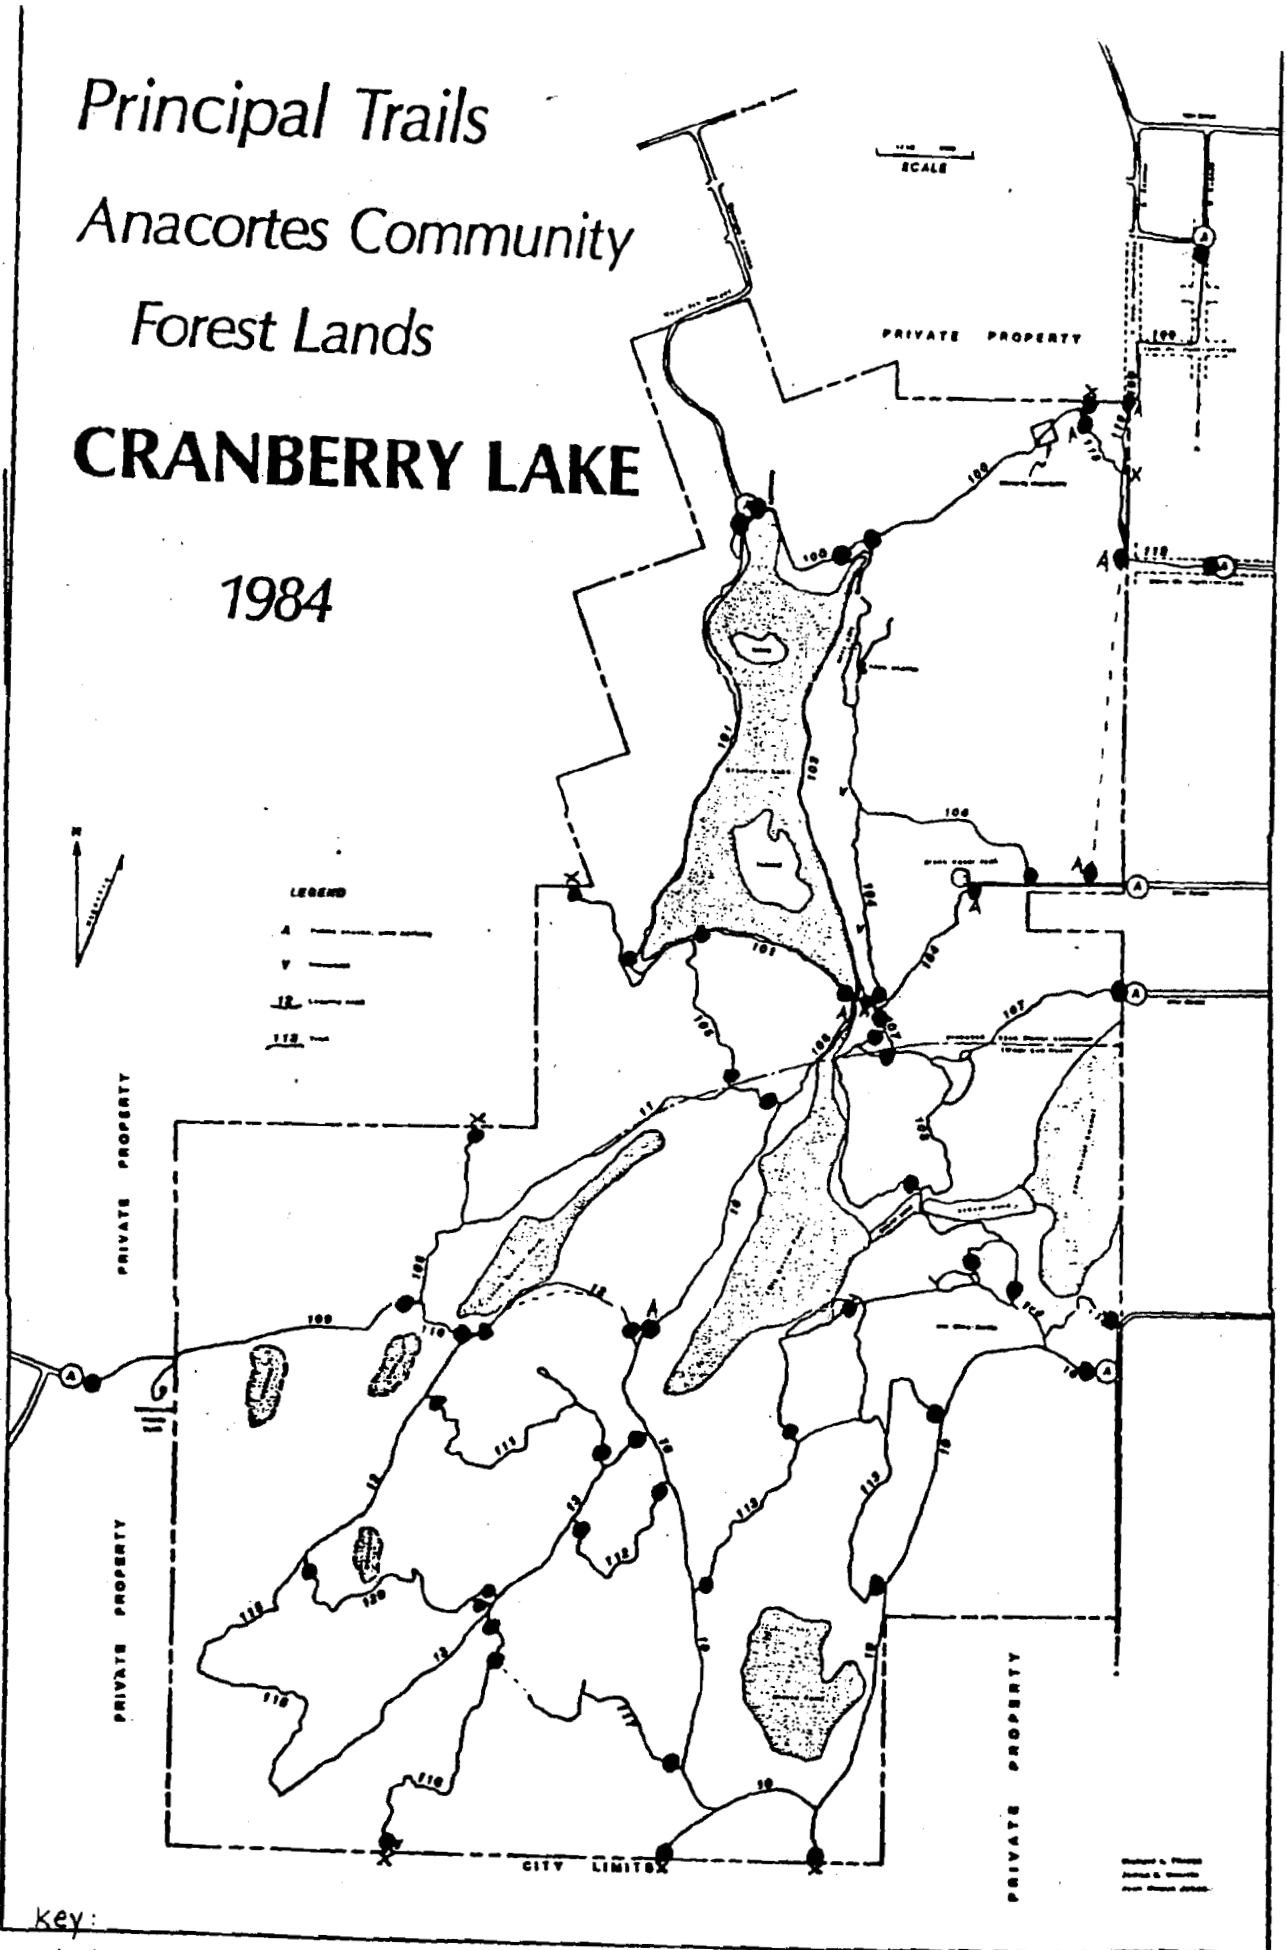

Principal Trails
 Anacortes Community
 Forest Lands

CRANBERRY LAKE

1984

Key:
 Hiker-only trails:
 Multiple-use hiking trails:
 Proposed trails:

Hiking Trails

Richard L. Young
 James E. Smith
 Alan Morgan Jones

Principal Trails Anacortes Community Forest Lands **CRANBERRY LAKE**

1984

key:

Trail designation signs: ●
Private Property signs: X

Locations Requiring Trail Use Signage (54)

Principal Trails

Anacortes Community