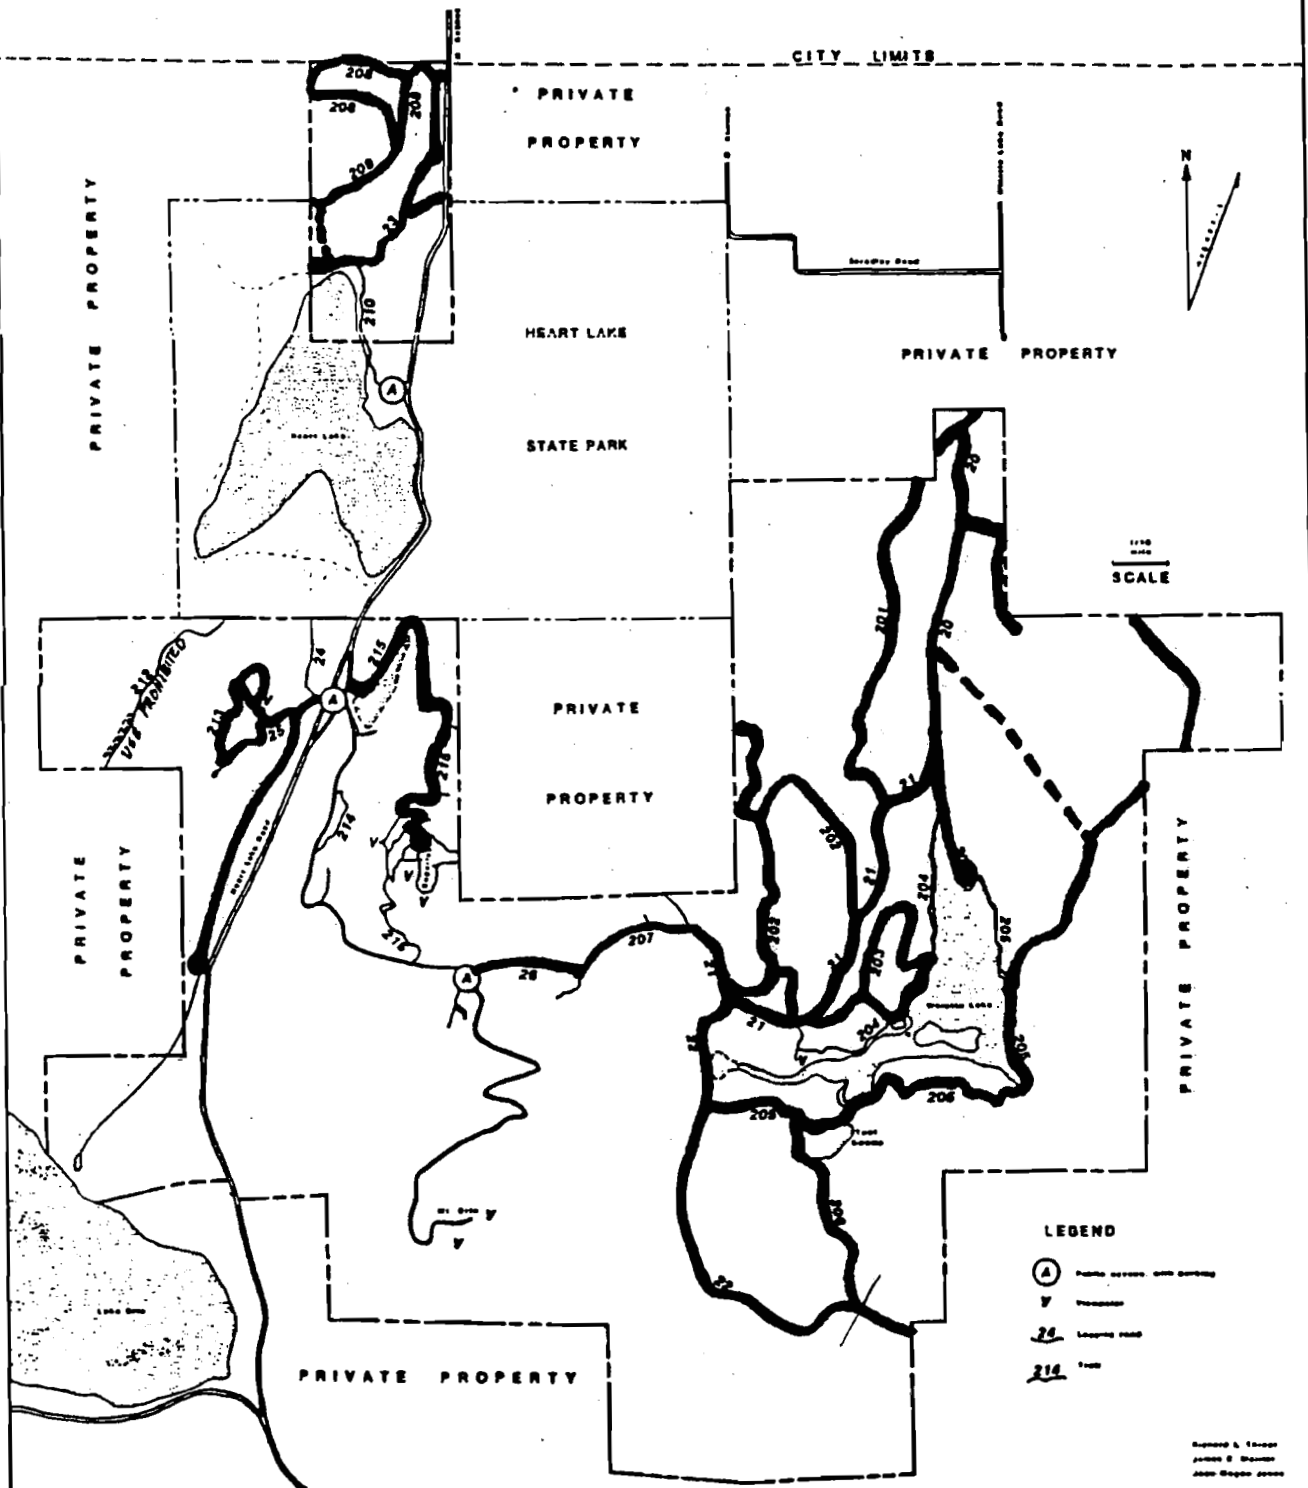

Principal Trails

ANACORTES COMMUNITY FOREST LANDS

WHISTLE LAKE — HEART LAKE

MT. ERIE

1984

key:

Hiker-only trails

Hiking Trails

Richard S. Thorne
 James E. Brown
 Alan Bryan Jones

Principal Trails

ANACORTES COMMUNITY FOREST LANDS

WHISTLE LAKE – HEART LAKE

MT. ERIE

1984

Key:

Horse-use allowed:
 Horse-use prohibited: