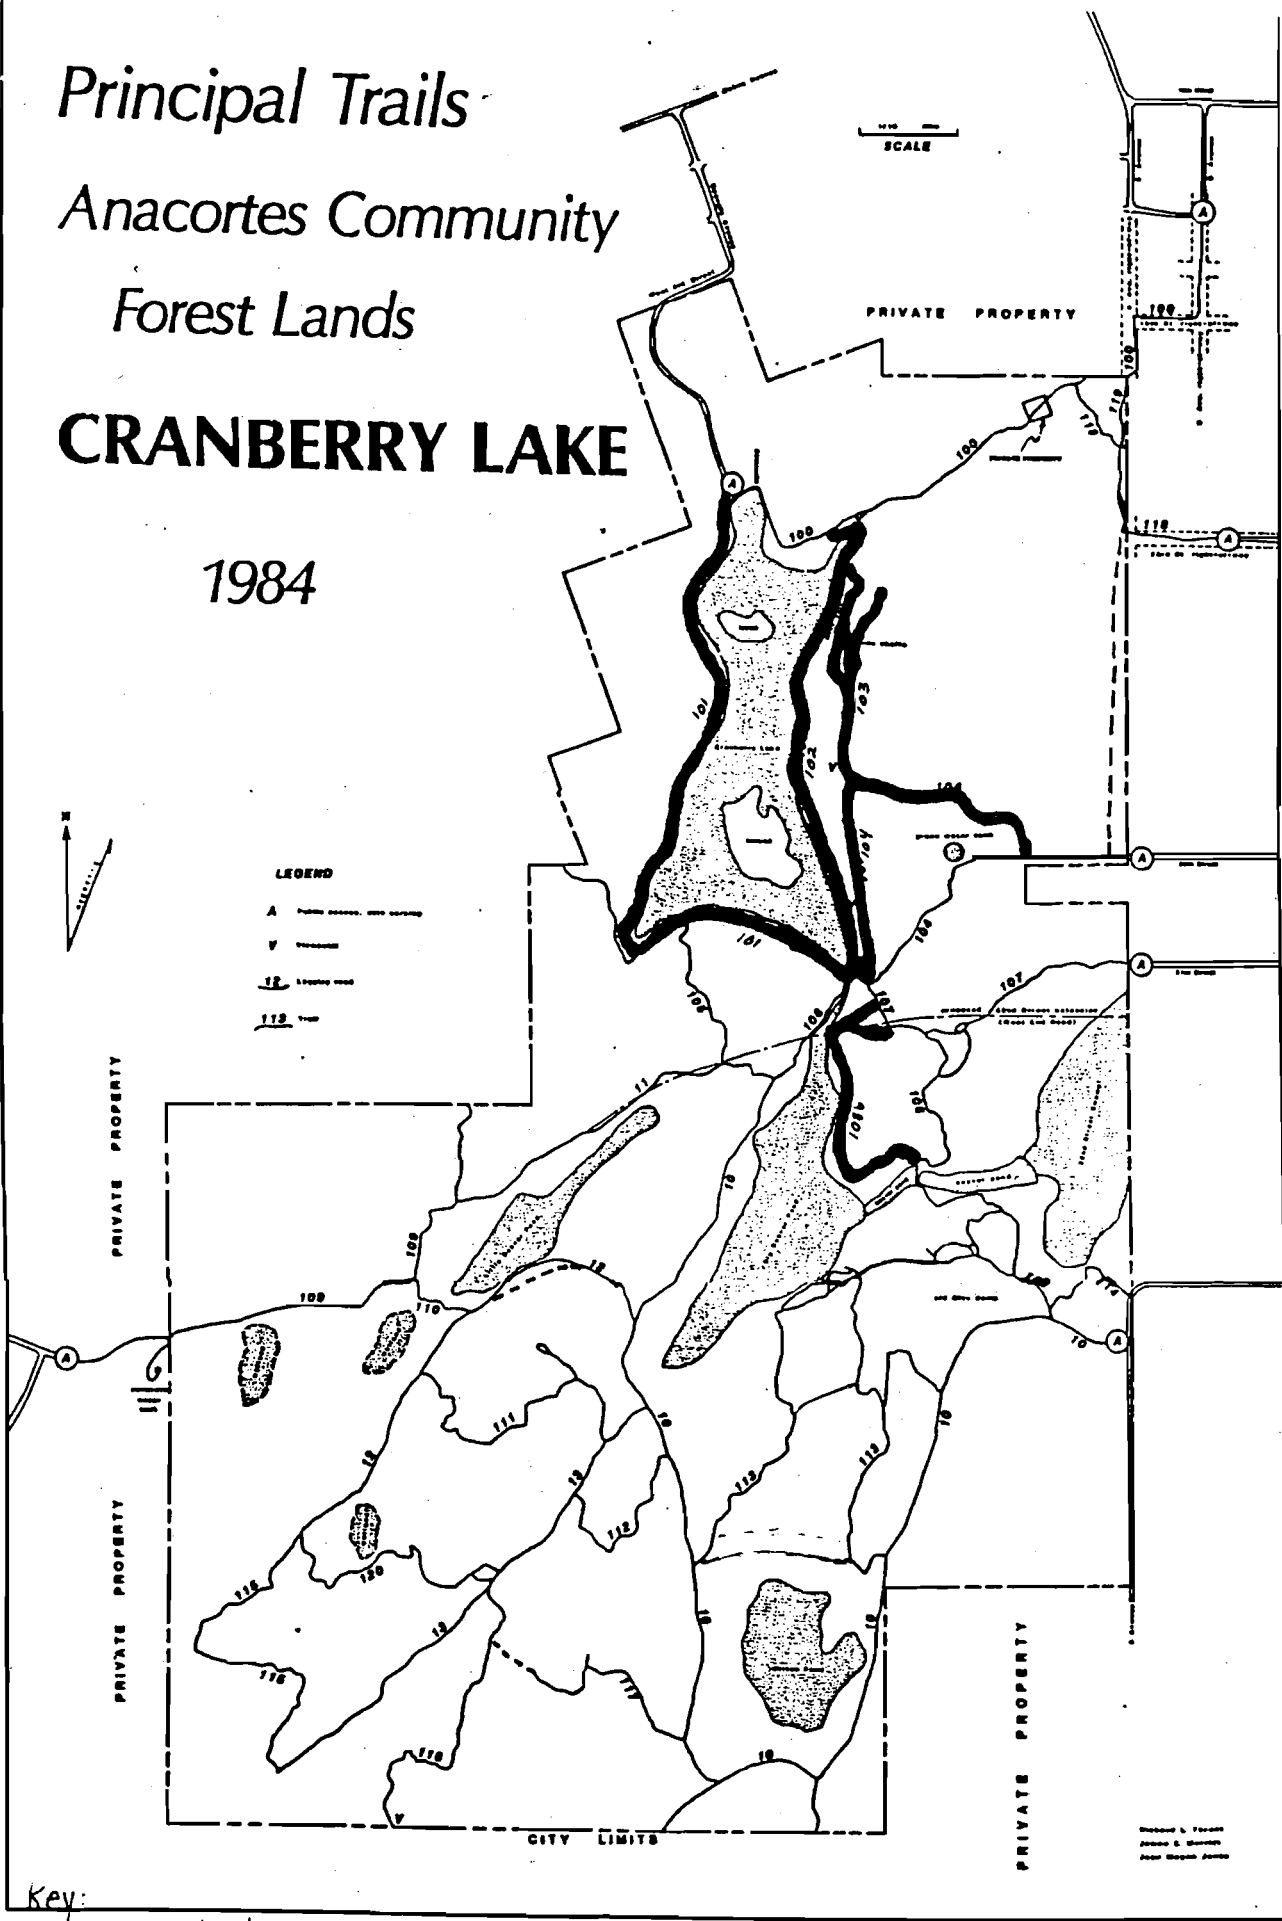

Principal Trails
Anacortes Community
Forest Lands

CRANBERRY LAKE

1984

Key:
Hiker-only trails:
Multiple-use hiking trails:
Proposed trails:

Hiking Trails