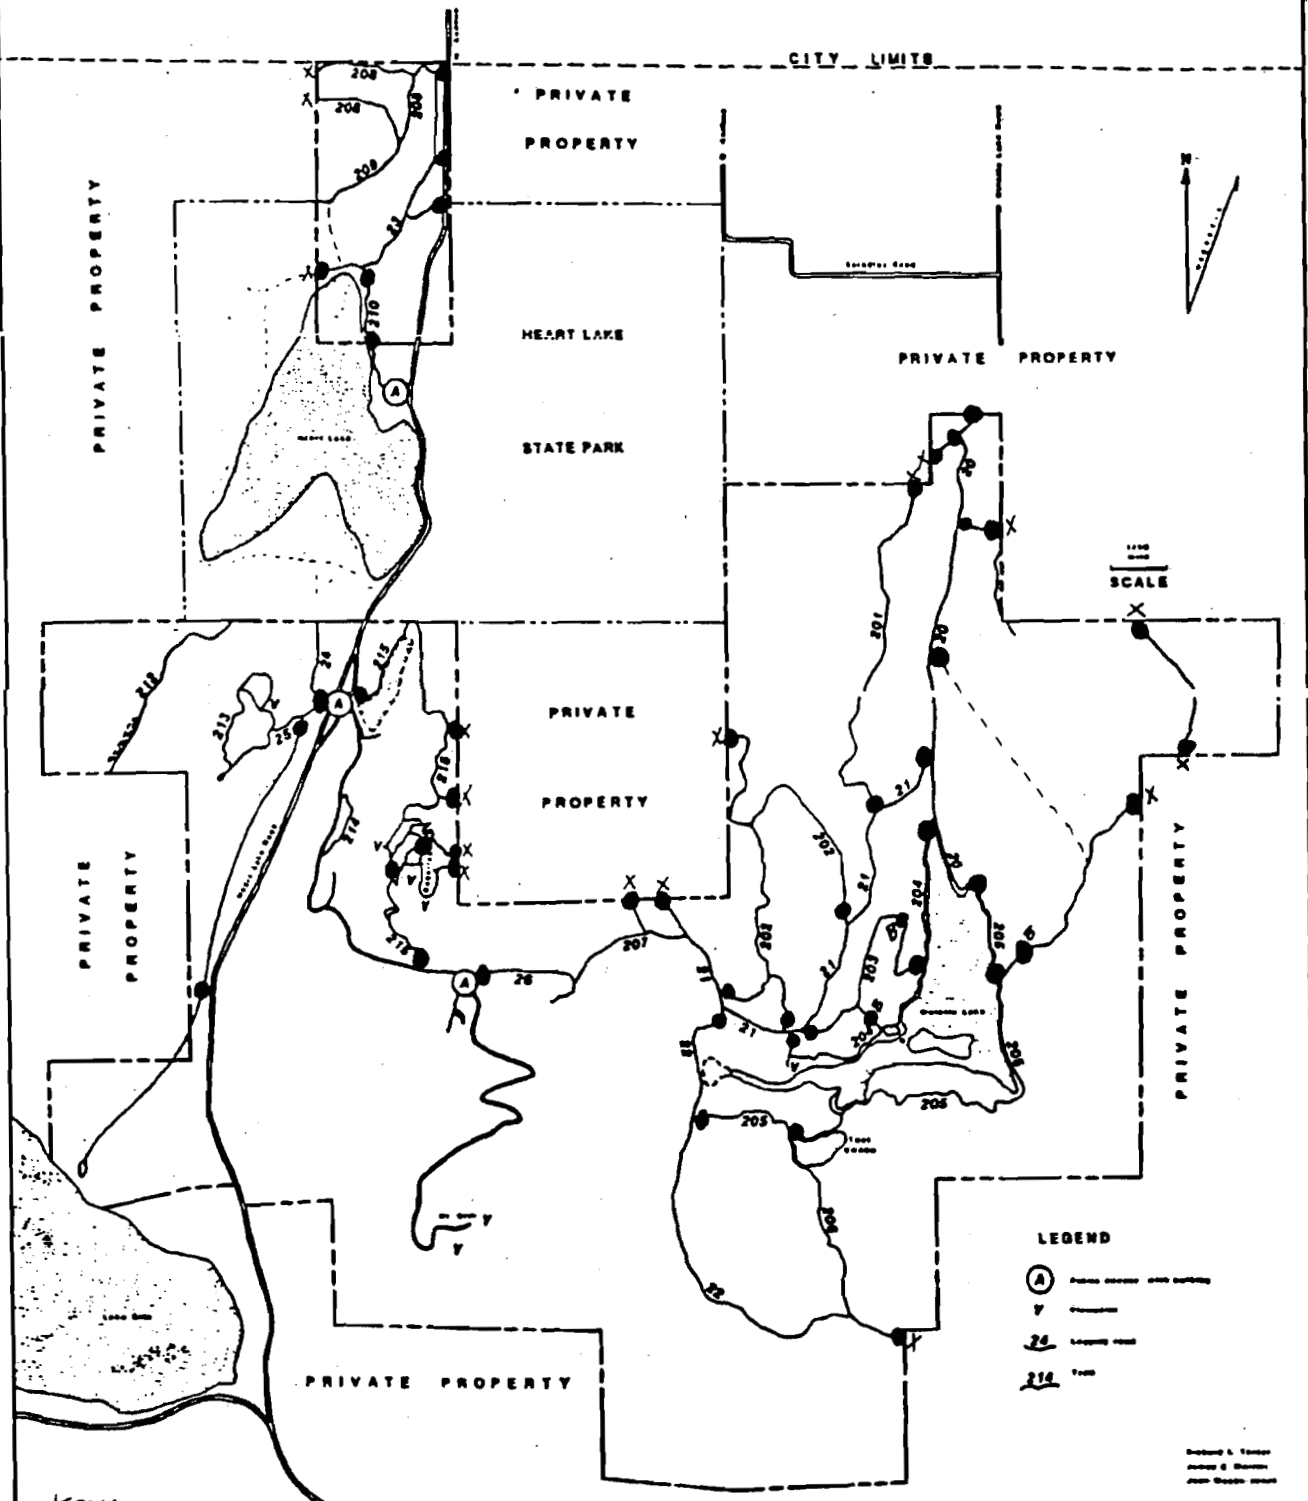

Principal Trails

ANACORTES COMMUNITY FOREST LANDS WHISTLE LAKE — HEART LAKE MT. ERIE 1984

Key:
Trail designation signs: ●
Private Property signs: X
200 foot shore line boundary: B

Locations Requiring Trail Use Signage (50)